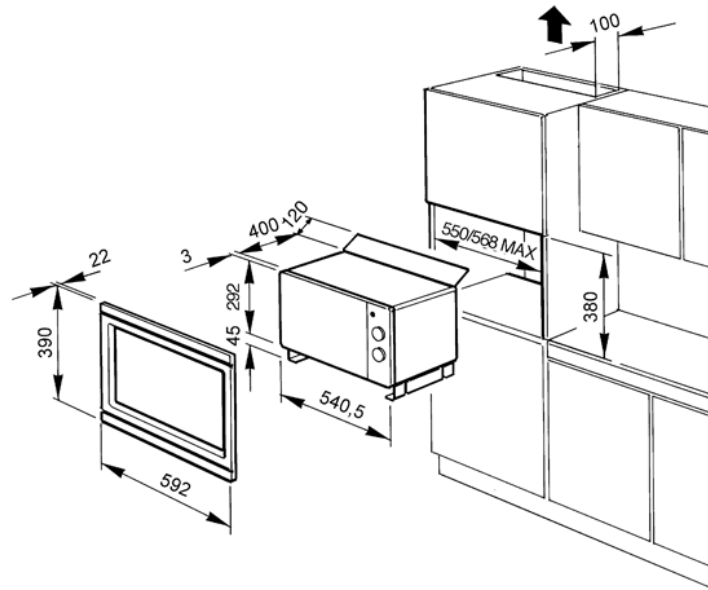

St/steel Electronic Combination Microwave  
Oven with Electric Grill  
EAN13: 8017709087982

• 5 Microwave power levels • Electronic timer • Digital clock • 60 minute timer • Quartz grill 1.2 kW • Microwave output power 900W • 25 litre capacity • St/steel interior • Standard accessories: • Chrome grill support • Non-stick pizza dish • Glass turntable

## Options

- KITFC24X1 - Kit for build in installation, st/steel